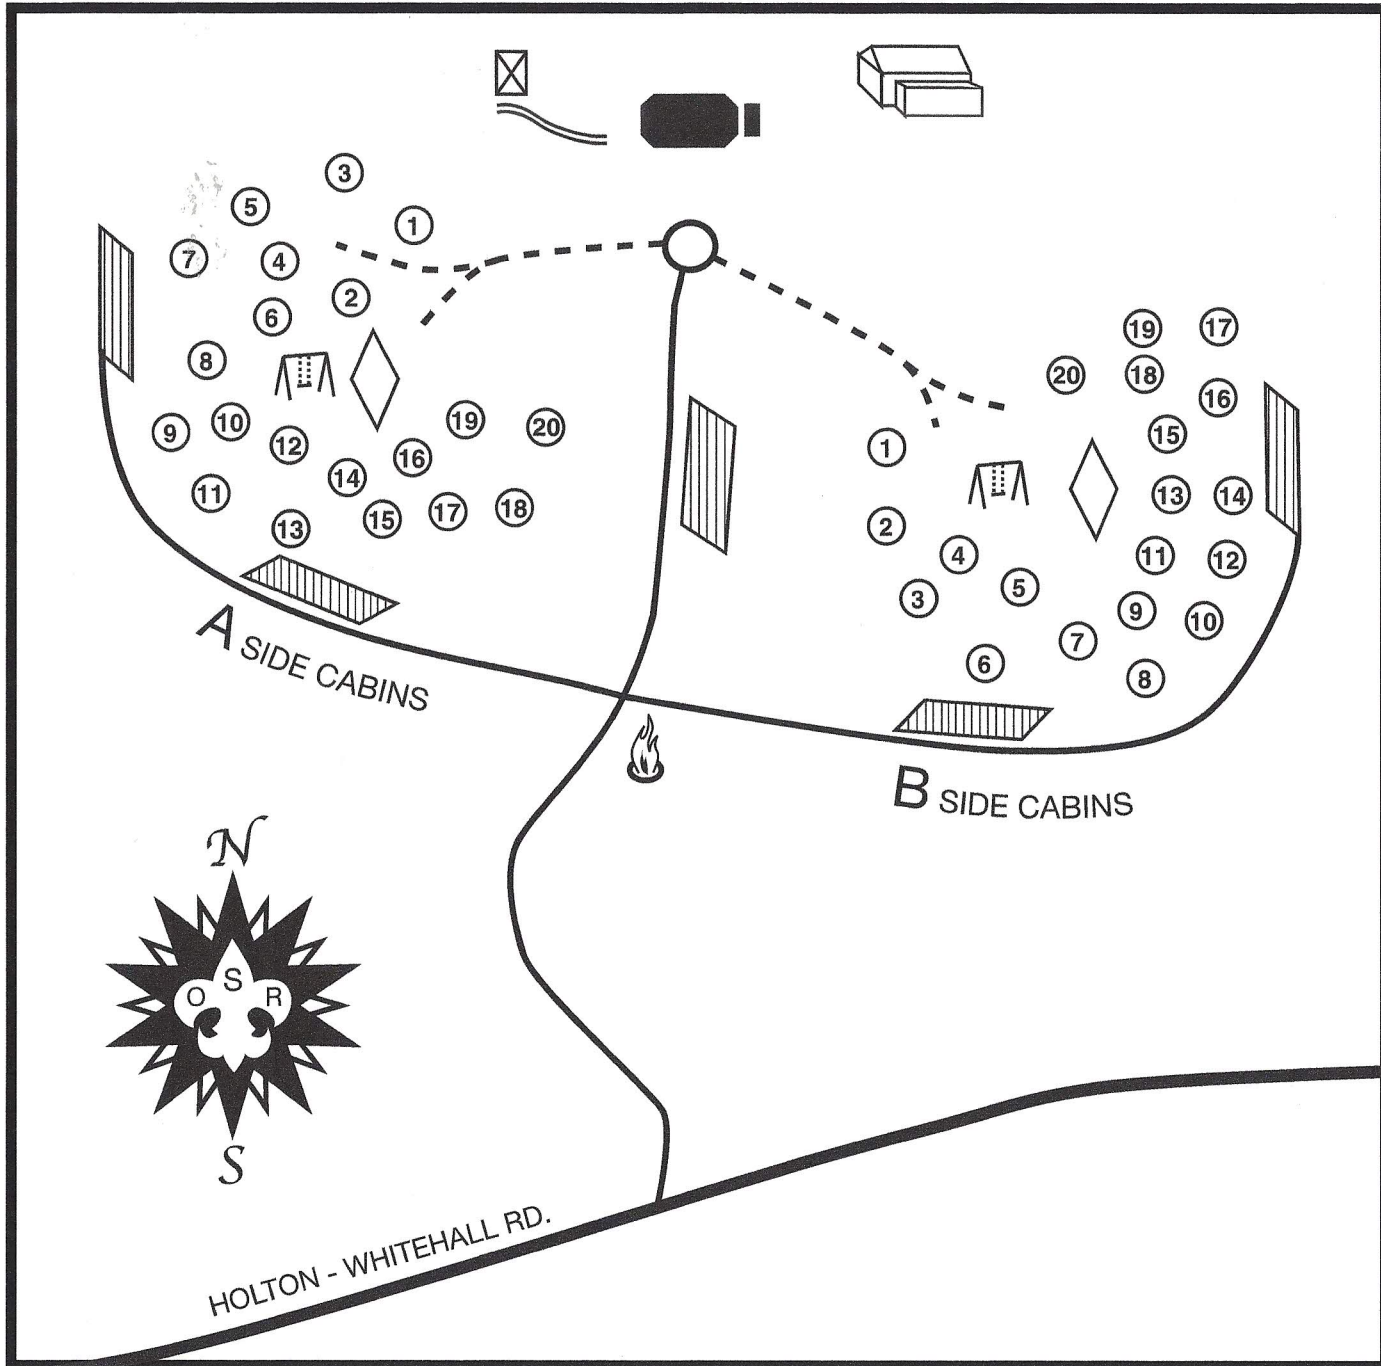

Camp Reneker - Owasippe Scout Reservation

Scale 1 : 2 962
1 in. = approx. 82 yds.

- Legend**
- Camp Road
 - Paved Rd.
 - Trail
 - Staff Row
 - Parking Lot
 - Tent & Trailer
 - Cabin
 - Sanitary Unit
 - Staff Kybo
 - Pool
 - Playground
 - Fire Bowl